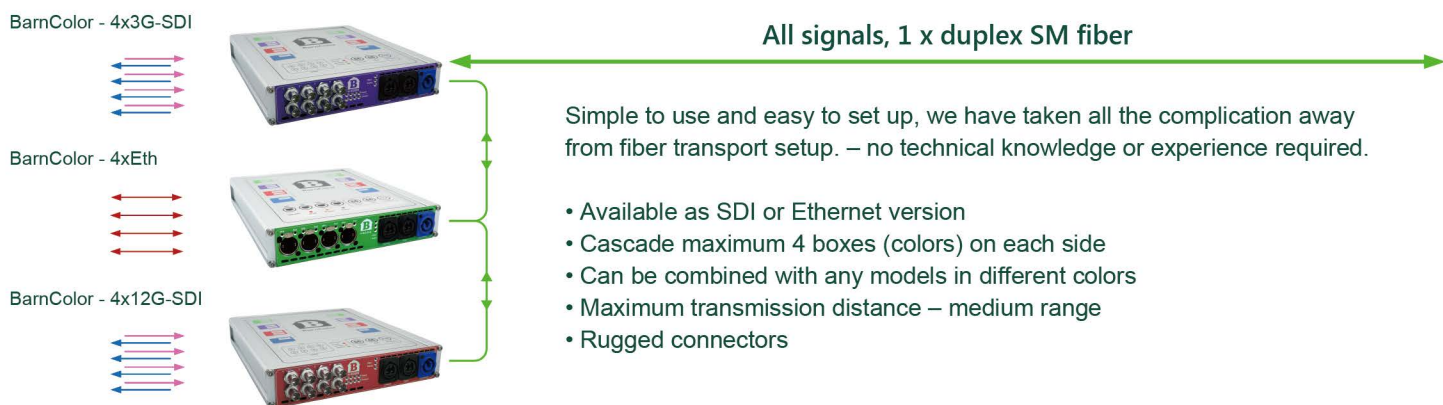

... With a variety of signals...