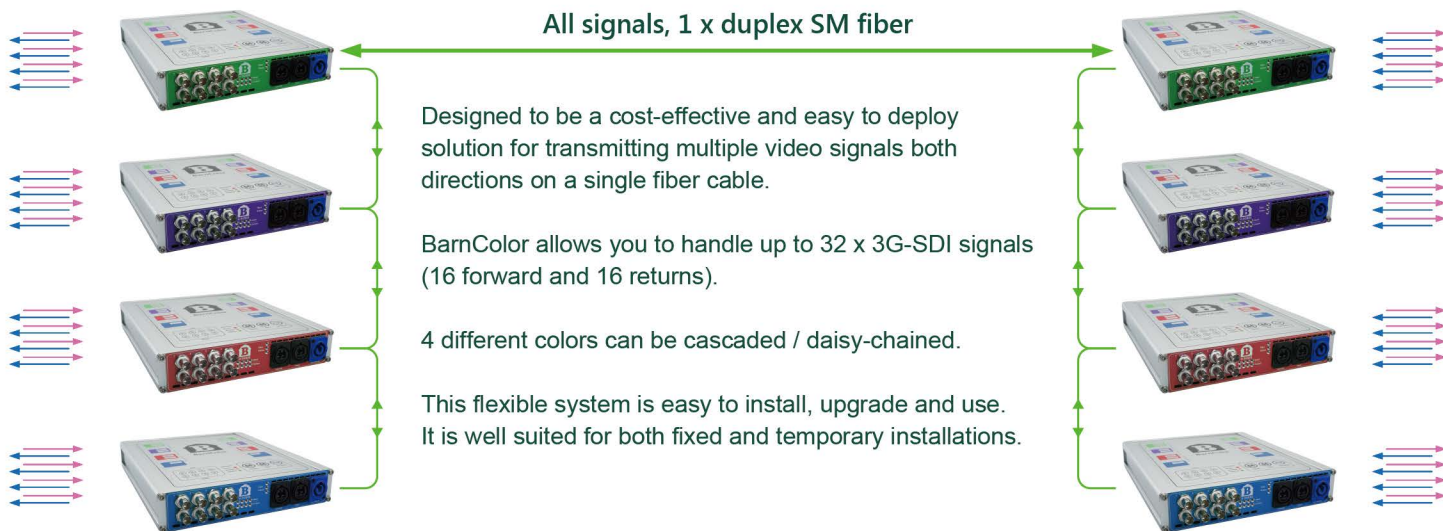

✓ Easy to use

✓ No Latency

✓ Plug & Play

✓ No Compression

✓ Small form

THE CONCEPT

Each **BarnColor** unit is available as SDI or Ethernet version and can cascade maximum 4 boxes (colors) on each side. The boxes can be combined in any variation as long as color is different.

BarnColor - 4x12GSDI

Technical Specifications

BNC-Ports

- SMPTE 258M, 292M, 372M, 424M, DVB-ASI, SMPTE ST-2081, ST-2082
- Multirate reclocking of outputs 270Mbps – 12Gbps

Fiber port

- Neutrik opticalCON DUO LITE, also compatible with duplex Single Mode fiber LC-LC
- SMPTE 297M

Power plug

- Neutrik powerCON 20 A • 100-240VAC, 15Watt

Physical size

- 223mm x 277mm x 44mm (8.8" x 10.9" x 1.7")
- 1.4 kg

- SD, HD, 3G - 12G SDI
- MADI
- AES/EBU
- SDTI
- ASI

Maximum quantity per link...